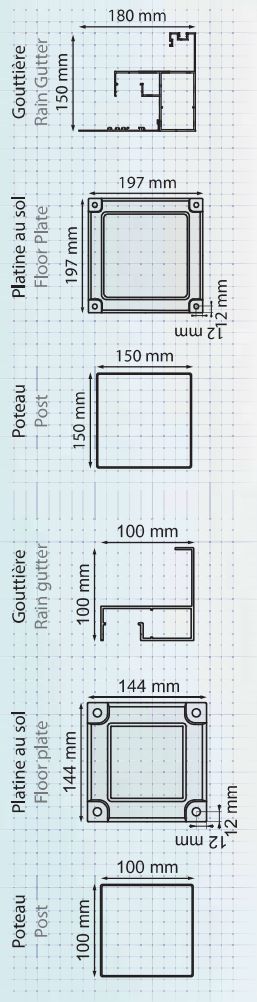

## Caractéristiques | Characteristics:

- Dimension standard: Poteau et Gouttière 100x100mm
- Dimension sur mesure Poteau et Gouttière 150x150mm
- Aluminium thermolaqué / Qualimarine / Qualanod
- Platine de fixation au sol
- Panneaux des toiture double peaux 30mm isolé
- Standard size: Posts and Rain Gutter 100x100mm
- Custom size: Posts and Rain Gutter 150x150mm
- Powder coated aluminium Qualicoat / Qualimarine / Qualanod
- Floor mounting plate
- Double skin roof panels of 30mm isolated

## Standard:

## Sur Mesure | Custom size: