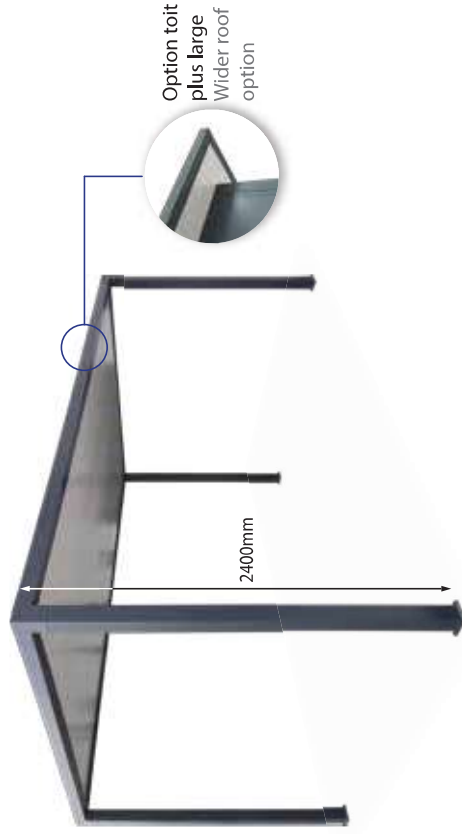

ABRI DE VOITURE|CAR SHELTER CARPORT TOIT PLAT CARPORT FLAT ROOF

Caractéristiques | Characteristics:

- Dimension standard: Poteau et Gouttière 100x100mm
- Dimension sur mesure Poteau et Gouttière 150x150mm
- Aluminium thermolaqué / Qualimarine / Qualanod
- Platine de fixation au sol
- Panneaux des toiture double peaux 30mm isolé
- Standard size: Posts and Rain Gutter 100x100mm
- Custom size: Posts and Rain Gutter 150x150mm
- Powder coated aluminium Qualicoat / Qualimarine / Qualanod
- Floor mounting plate
- Double skin roof panels of 30mm isolated

Certifié ENAC - Laboratoire ENSATEC - CE NB 1668 n° de organisme notifié
Classement - VENT C6
EN 13561
Certified ENAC - Laboratory ENSATEC - CE NB 1668 notified entity number
Ranking - WIND C6
EN 13561